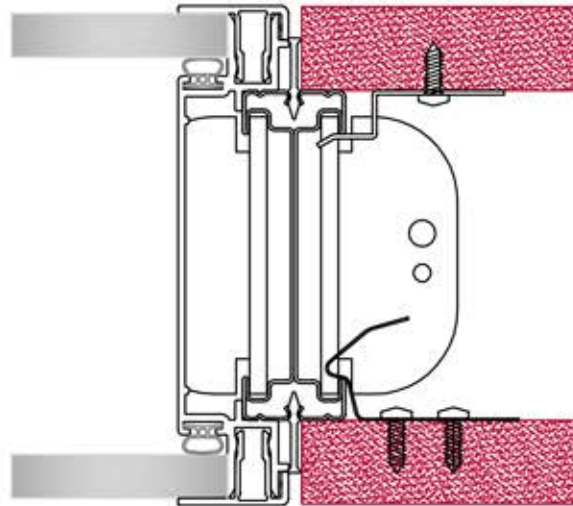

PRIMACY PARTITION

P R E M O

Thickness	113mm
Soundproofing	50dB
Possibilities	Blind, glass or mixed. Partition cupboards.
Interior Supports	Steel 0,8mm
Exterior Profiles	Anodised or lackered aluminium
Interior	75mm thick rockwool
Panels	All types of decorative panels. 19mm thick.
Panel Joints	3mm groove with aluminium profile
Panes	Panes 1 or 2 glass pieces From 3+3mm to 8+8mm thick
Doors	Blind, pane or mixed Frame panel or rail 40, 50 o 113mm thick Hidden hinges
Optional	Venetian blinds between panes
Bottom Runner	Hidden
Top Runner	Hidden
Corners	Panels and panes at the head

Vertical Sections. Partitions

PRIMACY PARTITION

PREMO

Vertical Sections. Doors

PRIMACY PARTITION

PREMO

Vertical Sections. Sliding Doors