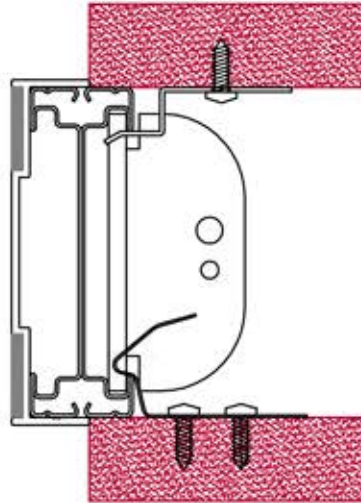

PRIMACY PARTITION

P R E M O

Thickness	113mm
Soundproofing	50dB
Possibilities	Blind, glass or mixed. Partition cupboards.
Interior Supports	Steel 0,8mm
Exterior Profiles	Anodised or lackered aluminium
Interior	75mm thick rockwool
Panels	All types of decorative panels. 19mm thick.
Panel Joints	3mm groove with aluminium profile
Panes	Panes 1 or 2 glass pieces From 3+3mm to 8+8mm thick
Doors	Blind, pane or mixed Frame panel or rail 40, 50 o 113mm thick Hidden hinges
Optional	Venetian blinds between panes
Bottom Runner	Hidden
Top Runner	Hidden
Corners	Panels and panes at the head

Vertical Sections. Partitions

PRIMACY PARTITION

PREMO

Vertical Sections. Doors

PRIMACY PARTITION

PREMO

Vertical Sections. Sliding Doors