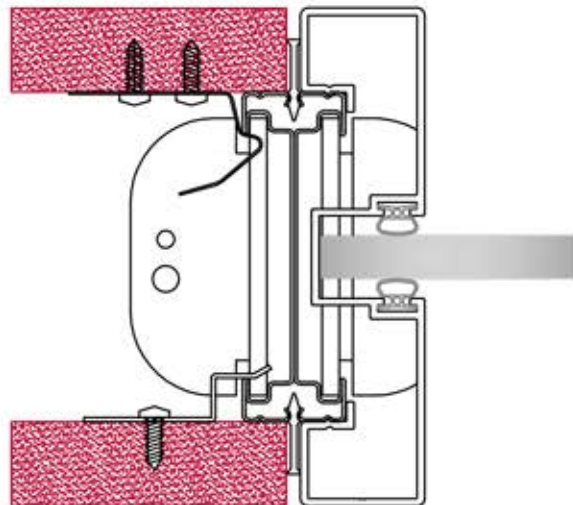

PRIMACY PARTITION

P R E M O

Thickness	113mm
Soundproofing	50dB
Possibilities	Blind, glass or mixed. Partition cupboards.
Interior Supports	Steel 0,8mm
Exterior Profiles	Anodised or lackered aluminium
Interior	75mm thick rockwool
Panels	All types of decorative panels. 19mm thick.
Panel Joints	3mm groove with aluminium profile
Panes	Panes 1 or 2 glass pieces From 3+3mm to 8+8mm thick
Doors	Blind, pane or mixed Frame panel or rail 40, 50 o 113mm thick Hidden hinges
Optional	Venetian blinds between panes
Bottom Runner	Hidden
Top Runner	Hidden
Corners	Panels and panes at the head

Vertical Sections. Partitions

PRIMACY PARTITION

PREMO

Vertical Sections. Doors

PRIMACY PARTITION

PREMO

Vertical Sections. Sliding Doors