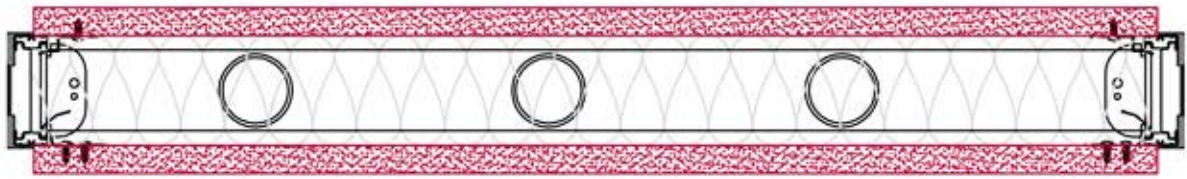

PRIMACY PARTITION

P R E M O

Thickness	113mm
Soundproofing	50dB
Possibilities	Blind, glass or mixed. Partition cupboards.
Interior Supports	Steel 0,8mm
Exterior Profiles	Anodised or lackered aluminium
Interior	75mm thick rockwool
Panels	All types of decorative panels. 19mm thick.
Panel Joints	3mm groove with aluminium profile
Panes	Panes 1 or 2 glass pieces From 3+3mm to 8+8mm thick
Doors	Blind, pane or mixed Frame panel or rail 40, 50 o 113mm thick Hidden hinges
Optional	Venetian blinds between panes
Bottom Runner	Hidden
Top Runner	Hidden
Corners	Panels and panes at the head

Vertical Sections. Partitions

PRIMACY PARTITION

PREMO

Vertical Sections. Doors

PRIMACY PARTITION

PREMO

Vertical Sections. Sliding Doors