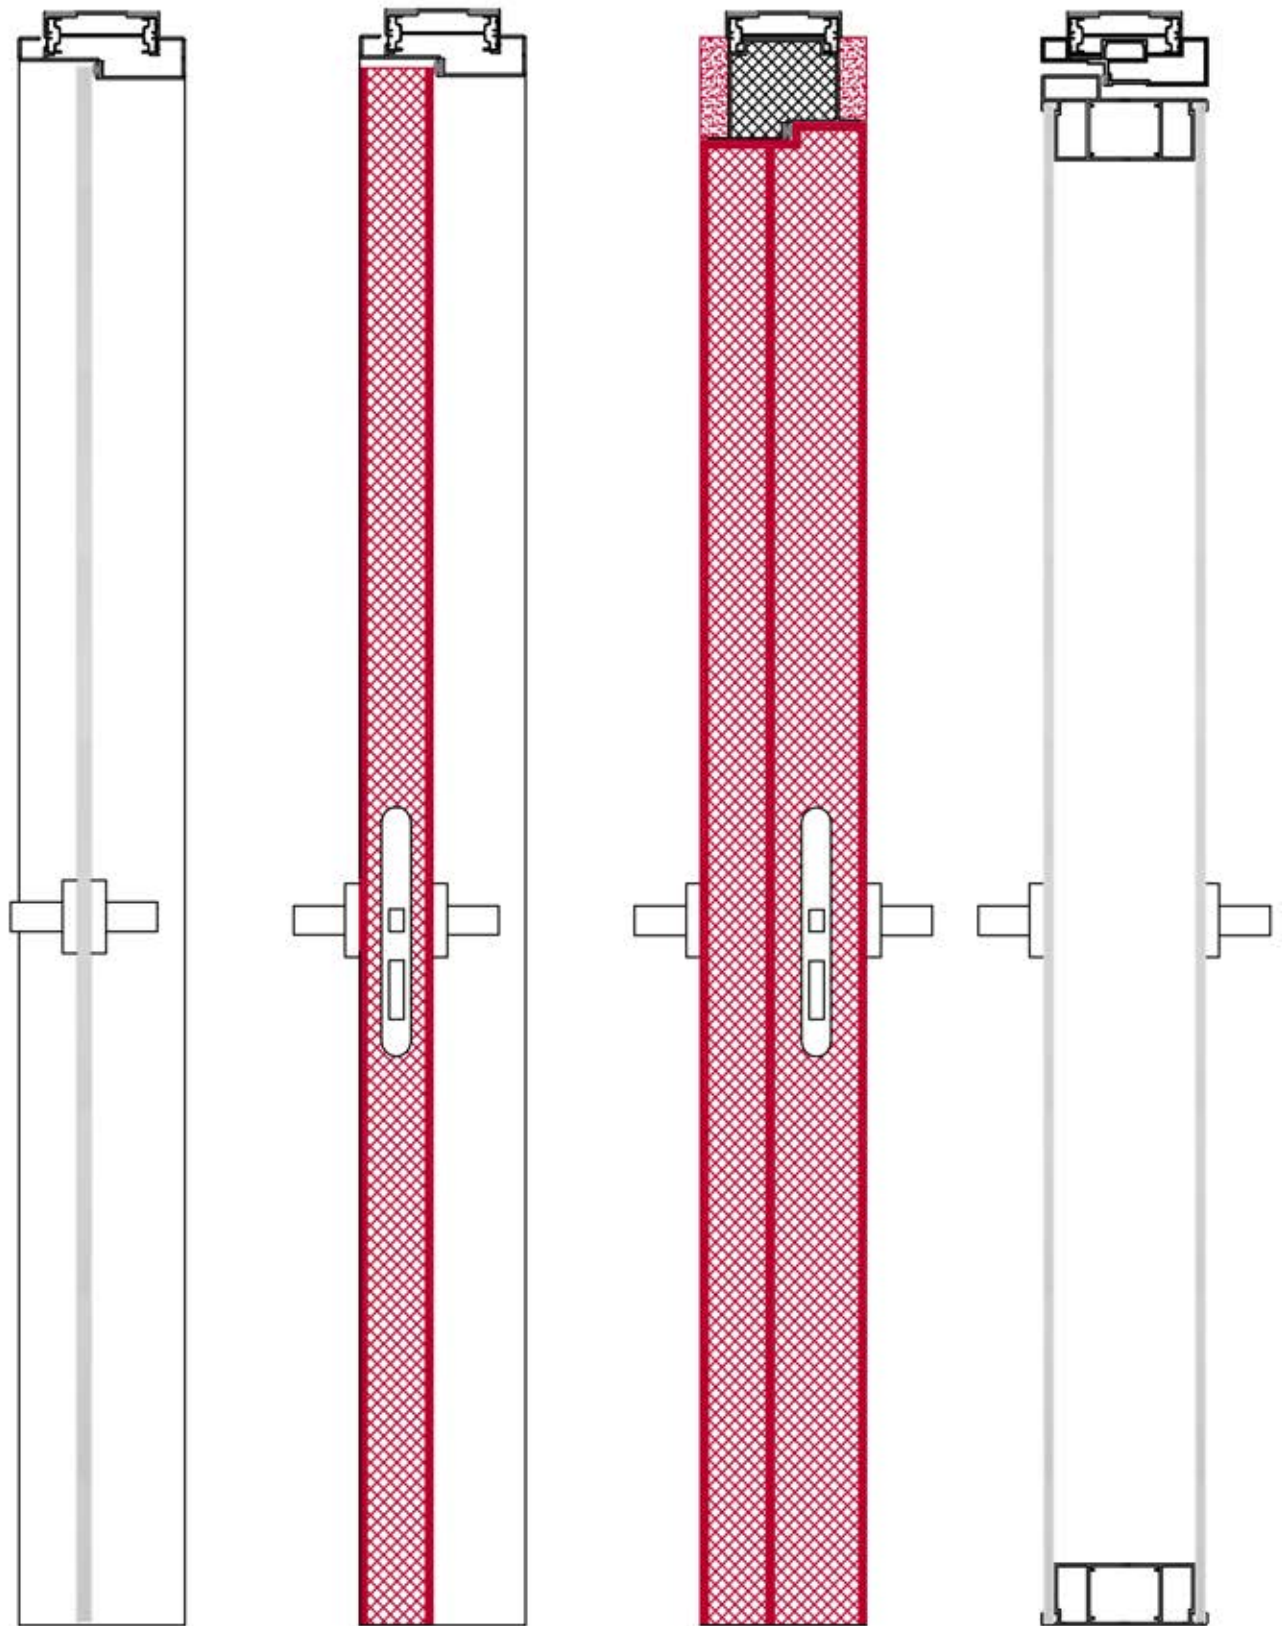

PRIMACY PARTITION

P R E M O

Thickness	113mm
Soundproofing	50dB
Possibilities	Blind, glass or mixed. Partition cupboards.
Interior Supports	Steel 0,8mm
Exterior Profiles	Anodised or lackered aluminium
Interior	75mm thick rockwool
Panels	All types of decorative panels. 19mm thick.
Panel Joints	3mm groove with aluminium profile
Panes	Panes 1 or 2 glass pieces From 3+3mm to 8+8mm thick
Doors	Blind, pane or mixed Frame panel or rail 40, 50 o 113mm thick Hidden hinges
Optional	Venetian blinds between panes
Bottom Runner	Hidden
Top Runner	Hidden
Corners	Panels and panes at the head

Vertical Sections. Partitions

PRIMACY PARTITION

PREMO

Vertical Sections. Doors

PRIMACY PARTITION

PREMO

Vertical Sections. Sliding Doors