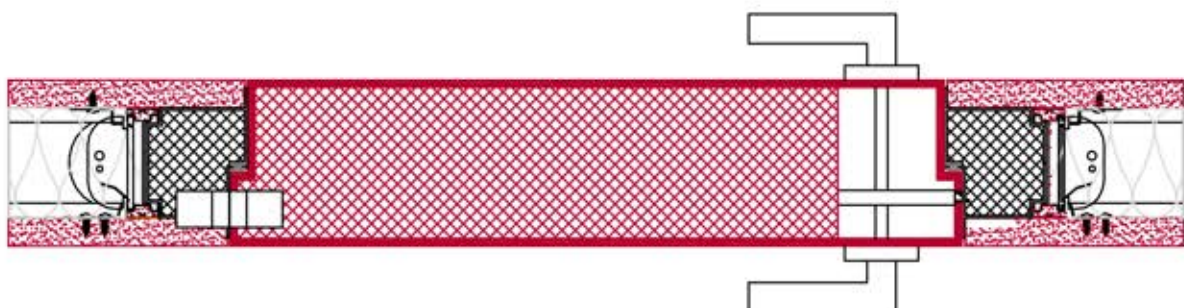

PRIMACY PARTITION

P R E M O

Thickness	113mm
Soundproofing	50dB
Possibilities	Blind, glass or mixed. Partition cupboards.
Interior Supports	Steel 0,8mm
Exterior Profiles	Anodised or lackered aluminium
Interior	75mm thick rockwool
Panels	All types of decorative panels. 19mm thick.
Panel Joints	3mm groove with aluminium profile
Panes	Panes 1 or 2 glass pieces From 3+3mm to 8+8mm thick
Doors	Blind, pane or mixed Frame panel or rail 40, 50 o 113mm thick Hidden hinges
Optional	Venetian blinds between panes
Bottom Runner	Hidden
Top Runner	Hidden
Corners	Panels and panes at the head

Vertical Sections. Partitions

PRIMACY PARTITION

PREMO

Vertical Sections. Doors

PRIMACY PARTITION

PREMO

Vertical Sections. Sliding Doors