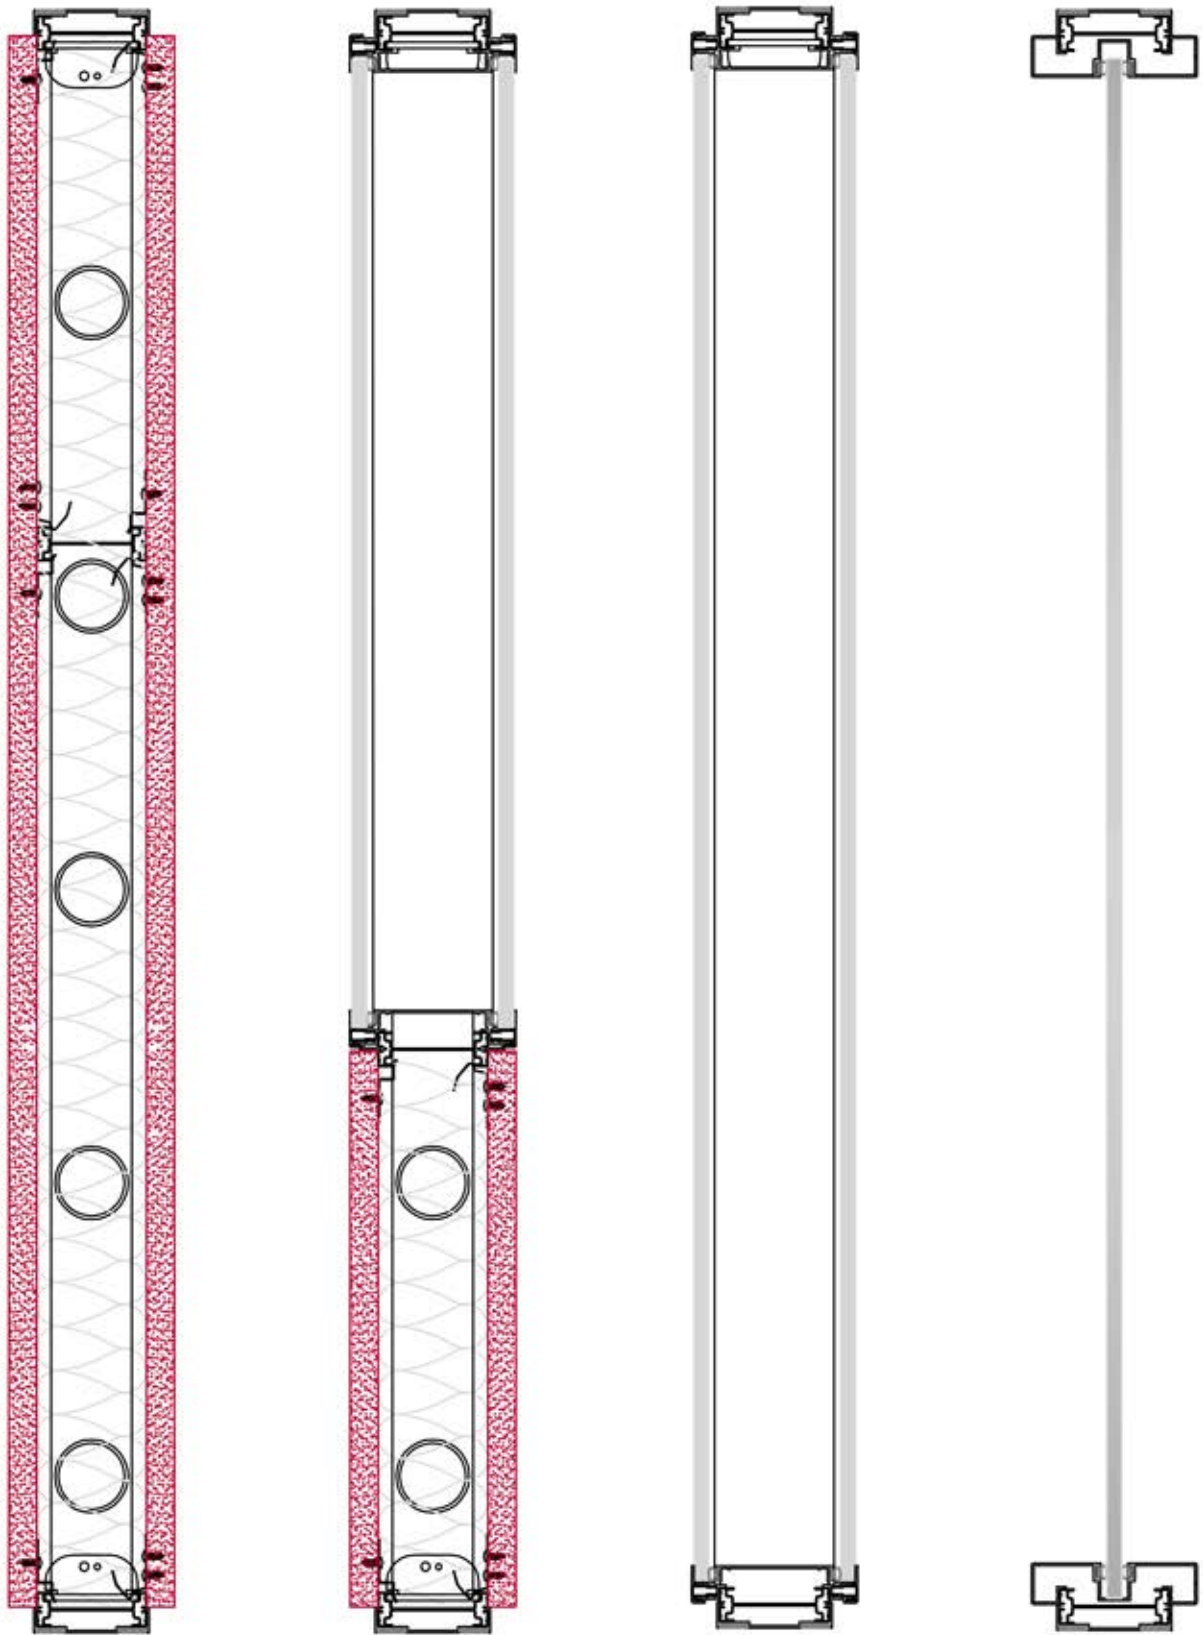

PRIMACY PARTITION

P R E M O

Thickness	113mm
Soundproofing	50dB
Possibilities	Blind, glass or mixed. Partition cupboards.
Interior Supports	Steel 0,8mm
Exterior Profiles	Anodised or lackered aluminium
Interior	75mm thick rockwool
Panels	All types of decorative panels. 19mm thick.
Panel Joints	3mm groove with aluminium profile
Panes	Panes 1 or 2 glass pieces From 3+3mm to 8+8mm thick
Doors	Blind, pane or mixed Frame panel or rail 40, 50 o 113mm thick Hidden hinges
Optional	Venetian blinds between panes
Bottom Runner	Hidden
Top Runner	Hidden
Corners	Panels and panes at the head

Vertical Sections. Partitions

PRIMACY PARTITION

PREMO

Vertical Sections. Doors

PRIMACY PARTITION

PREMO

Vertical Sections. Sliding Doors