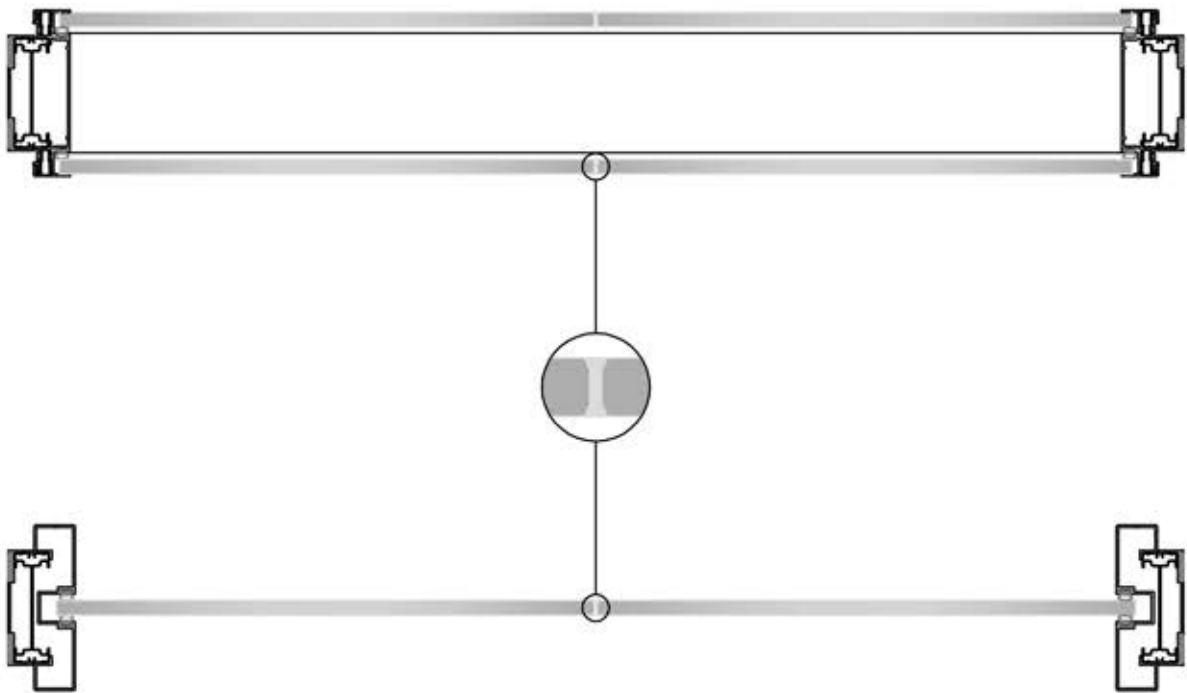

PRIMACY PARTITION

P R E M O

Thickness	113mm
Soundproofing	50dB
Possibilities	Blind, glass or mixed. Partition cupboards.
Interior Supports	Steel 0,8mm
Exterior Profiles	Anodised or lackered aluminium
Interior	75mm thick rockwool
Panels	All types of decorative panels. 19mm thick.
Panel Joints	3mm groove with aluminium profile
Panes	Panes 1 or 2 glass pieces From 3+3mm to 8+8mm thick
Doors	Blind, pane or mixed Frame panel or rail 40, 50 o 113mm thick Hidden hinges
Optional	Venetian blinds between panes
Bottom Runner	Hidden
Top Runner	Hidden
Corners	Panels and panes at the head

Vertical Sections. Partitions

PRIMACY PARTITION

PREMO

Vertical Sections. Doors

PRIMACY PARTITION

PREMO

Vertical Sections. Sliding Doors