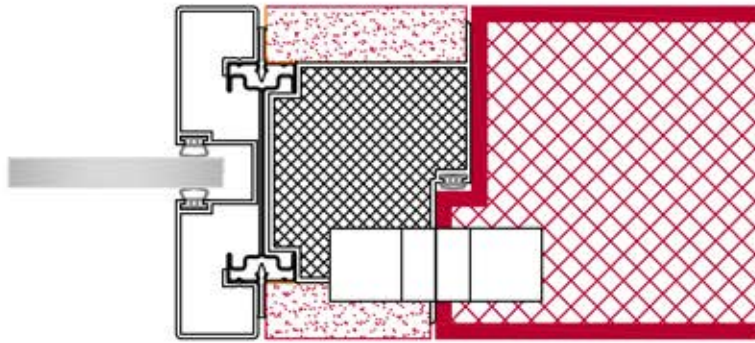

PRIMACY PARTITION

P R E M O

Thickness	113mm
Soundproofing	50dB
Possibilities	Blind, glass or mixed. Partition cupboards.
Interior Supports	Steel 0,8mm
Exterior Profiles	Anodised or lackered aluminium
Interior	75mm thick rockwool
Panels	All types of decorative panels. 19mm thick.
Panel Joints	3mm groove with aluminium profile
Panes	Panes 1 or 2 glass pieces From 3+3mm to 8+8mm thick
Doors	Blind, pane or mixed Frame panel or rail 40, 50 o 113mm thick Hidden hinges
Optional	Venetian blinds between panes
Bottom Runner	Hidden
Top Runner	Hidden
Corners	Panels and panes at the head

Vertical Sections. Partitions

PRIMACY PARTITION

PREMO

Vertical Sections. Doors

PRIMACY PARTITION

PREMO

Vertical Sections. Sliding Doors