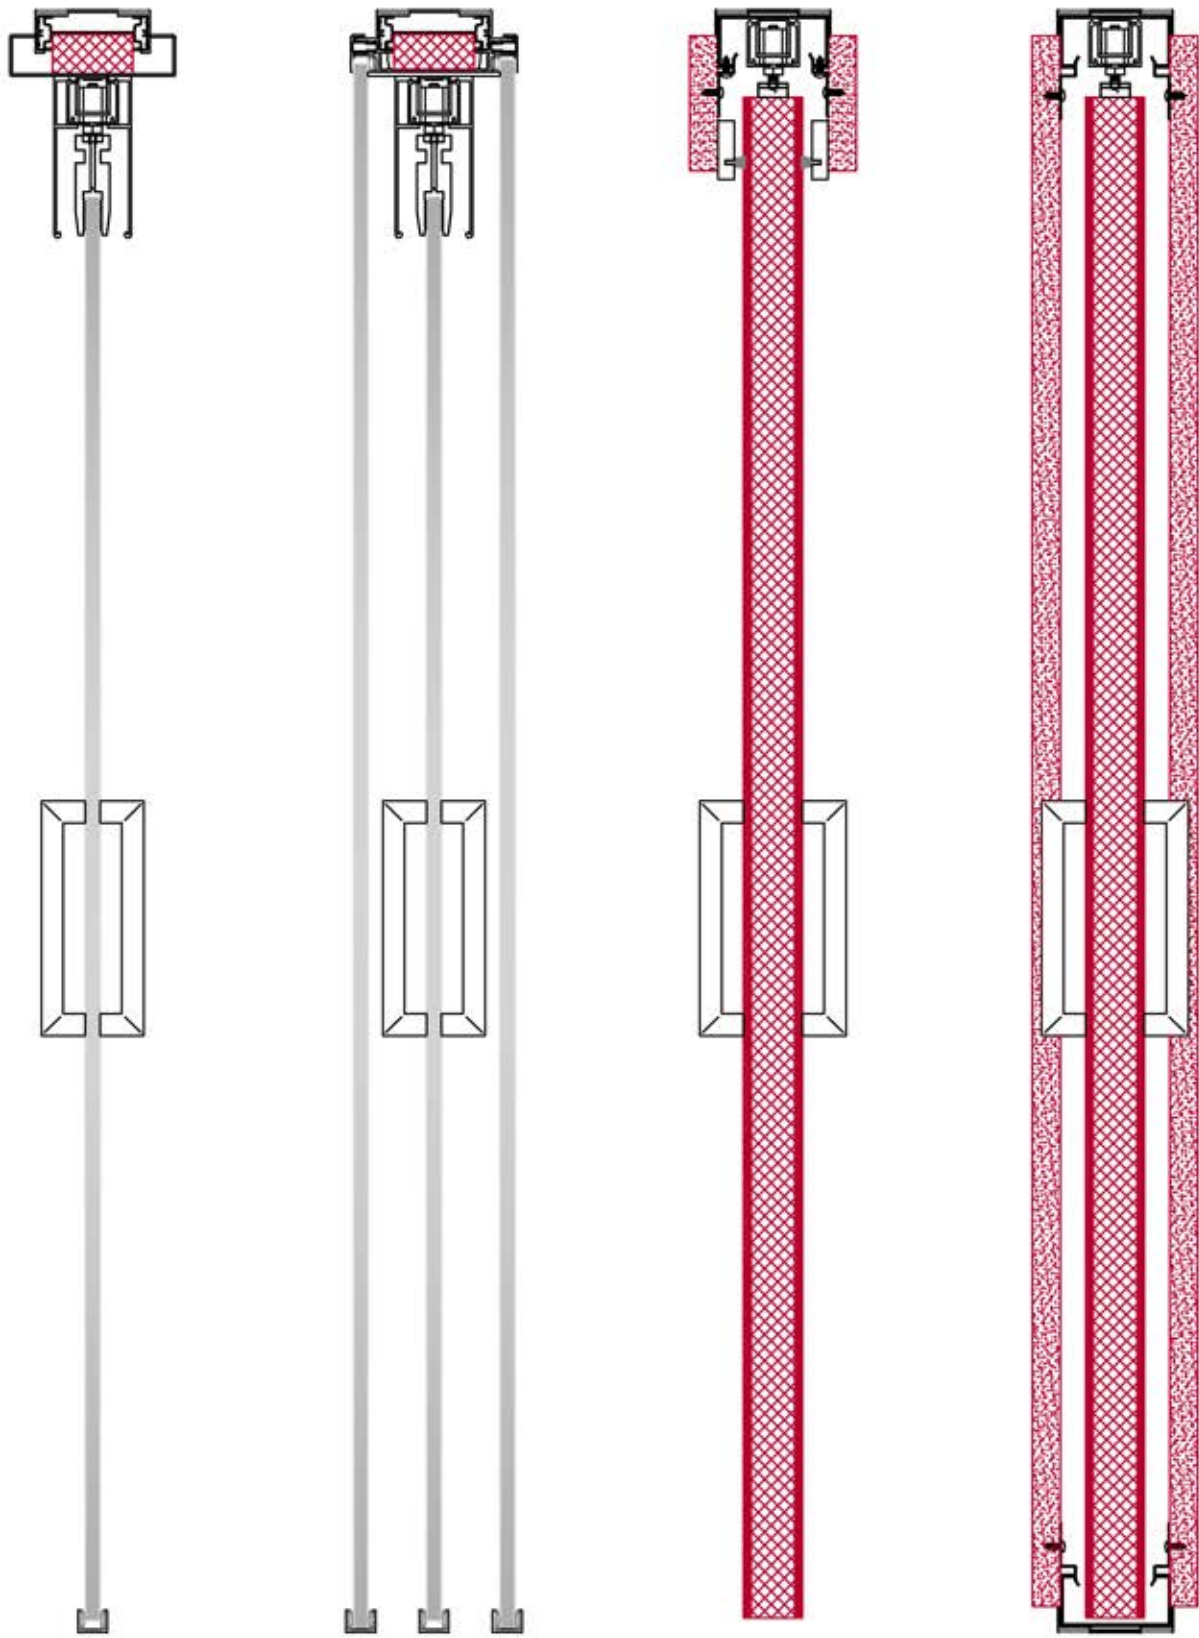

PRIMACY PARTITION

P R E M O

Thickness	113mm
Soundproofing	50dB
Possibilities	Blind, glass or mixed. Partition cupboards.
Interior Supports	Steel 0,8mm
Exterior Profiles	Anodised or lackered aluminium
Interior	75mm thick rockwool
Panels	All types of decorative panels. 19mm thick.
Panel Joints	3mm groove with aluminium profile
Panes	Panes 1 or 2 glass pieces From 3+3mm to 8+8mm thick
Doors	Blind, pane or mixed Frame panel or rail 40, 50 o 113mm thick Hidden hinges
Optional	Venetian blinds between panes
Bottom Runner	Hidden
Top Runner	Hidden
Corners	Panels and panes at the head

Vertical Sections. Partitions

PRIMACY PARTITION

PREMO

Vertical Sections. Doors

PRIMACY PARTITION

PREMO

Vertical Sections. Sliding Doors